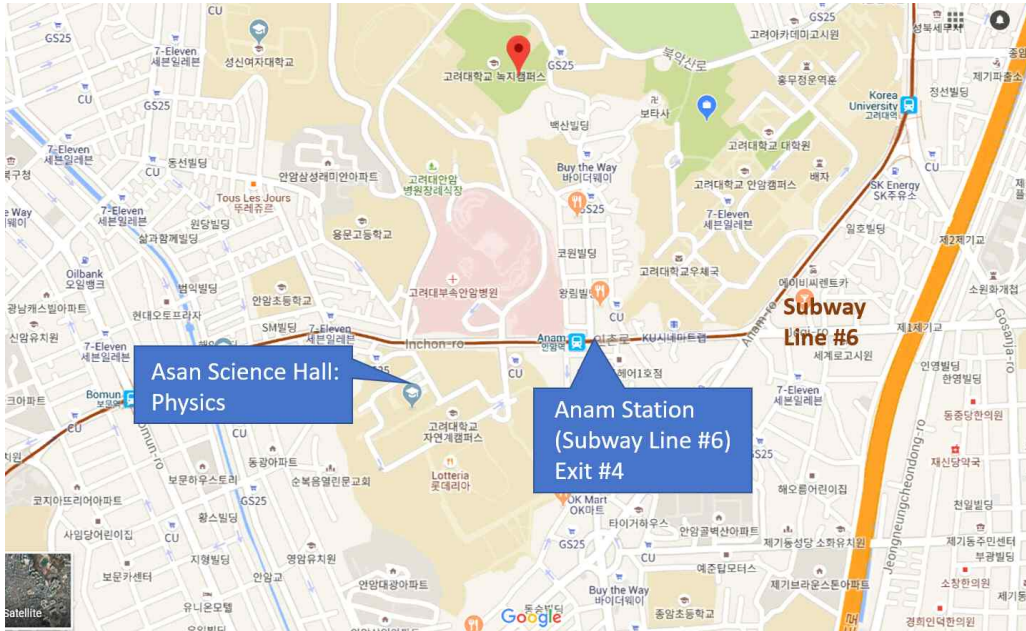

Maps and directions

① From Anam subway station (Line #6, Exit #4) to venue

② From hotels near Sungshin Women's University station (Line #4) to venue

③ From hotels near Sinseol-dong station (Line #1) to venue